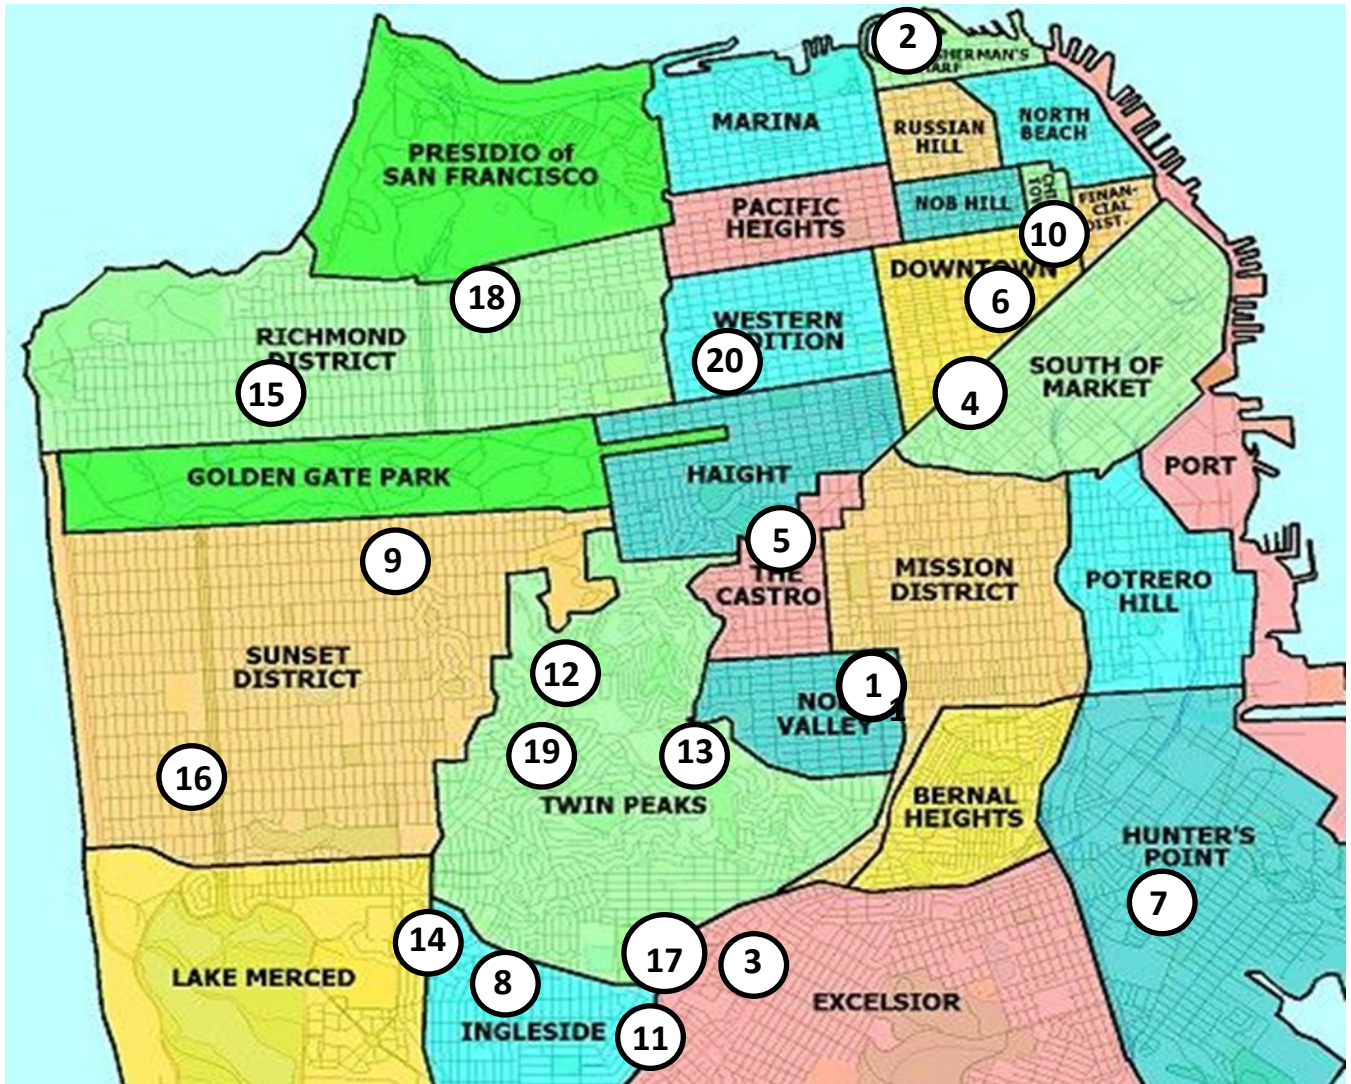

Always Active Class Locations

1) 30th Street Senior Center	415-550-2265	225 30th St
2) Aquatic Park Senior Center	415-923-4482	890 Beach St
3) Bethel Center	415-550-2265	2525 Alemany Blvd
4) Canon Kip	415-550-2265	705 Natoma Street
5) Castro Senior Center	415-863-3507	110 Diamond St
6) Downtown Senior Center	415-771-7950	481 O'Farrell St
7) Dr. George Davis Senior Center	415-822-1444	1751 Carroll Ave
8) I.T. Bookman Community Center	415-586-8020	446 Randolph St
9) Inner Sunset	415-550-2265	850 Judah St
10) Manilatown Senior Center	415-398-3250	481 O'Farrell St
11) METCC	415-550-2265	201 Head St
12) Midtown Terrace	415-550-2265	250 Laguna Honda Blvd
13) Miraloma	415-550-2265	280 Teresita Blvd
14) OMI Senior Center	415-334-5550	65 Beverly St
15) Richmond Senior Center	415-752-6444	6221 Geary Blvd
16) South Sunset Center	415-566-2845	2601 40th Ave
17) Sunnyside	415-550-2265	415 Edna Street
18) St. James	415-568-8043	4620 California St
19) The West Portal Clubhouse	415-753-7038	280 Claremont Blvd
20) Western Addition Senior Center	415-921-7805	1390 1/2 Turk St